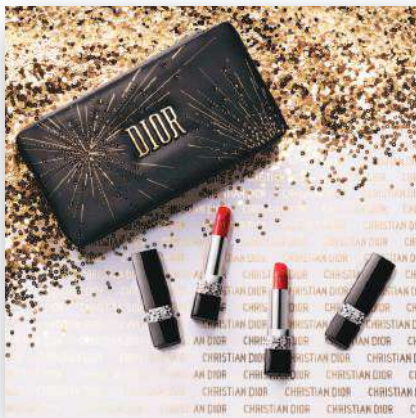

Dior HAPPY 2020 Holiday Collection

A

B

C

D

E

A. PRESTIGE SKINCARE FOUNDATION ♥ RM415 // B. 5 COULEURS
♥ RM281 // C. DIORIFIC LIPSTICK ♥ RM152 // D. DIORIFIC TOP COAT
♥ RM106 // E. J'ADORE EDP 50ML ♥ RM435

LIMITED-EDITION SET

The Rouge Dior Couture Collection is a limited-edition set that sparkles like fireworks. Delicately unzip the clutch and discover the divine iconic lipstick adorned with an exclusive sequined band, along with five refills in best-selling shades ♥ RM658