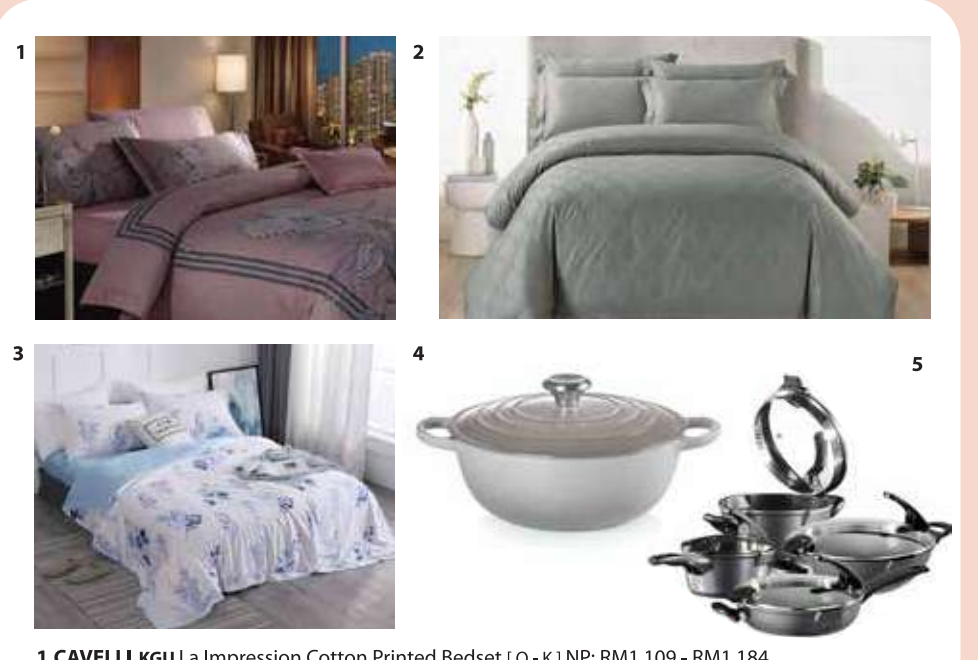

# New Year New Arrival

Household

Jan 1

**1-DAY DEALS**

Jan 1/2/3

**3-DAY DEALS**

- JEAN PERRY KGU Restwell Collection** a. Continental Quilt [SS-SK] NP: RM 199 - RM 299 **30% OFF**  
b. 2 pcs Pillow Protector NP: RM 65 **30% OFF** 1 Pc Quilt + 2 Pillow Protector **RM149 - RM209**
- GRAND ATELIER KGU** 100% Egyptian Cotton Sateen Jacquard Quilt Cover Sheet Set [Q-SK]  
NP: RM2,090-RM2,290 **60% OFF RM500 Any Sizes**
- LA GOURMET KGU** Glass Chopper 1.8 L NP: RM159 **RM119 deal**
- STONELINE KGU** XXXL Cooking Pot 32cm / 11 L NP: RM 890 **RM499 deal IMC: + 20% OFF**
- YOSHIKAWA GU** Yukihira Pot 20cm + Ladle NP: RM228 **IMC: RM169 deal**